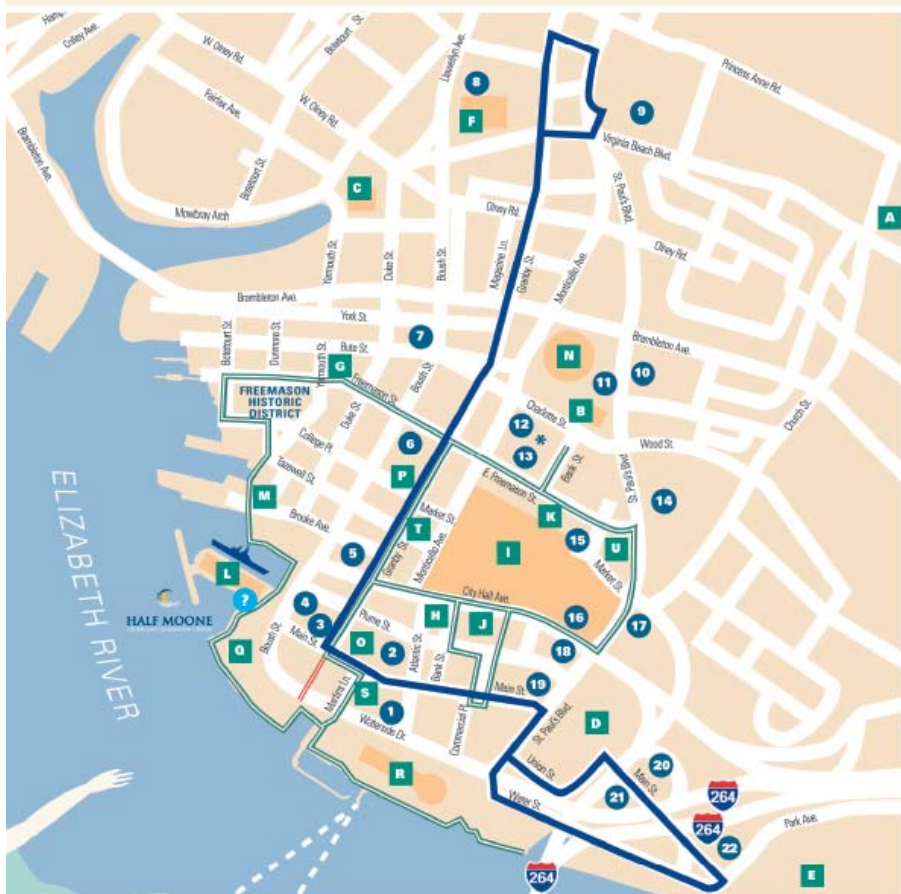

ATTENTION!

*Monticello Avenue Garage &
Monticello Lot will CLOSE
on March 29, 2008 for construction
on the Wachovia Center.*

- Special Event Patrons—Please park at nearby facilities including St. Paul’s Lot, Scope Garage, Brambleton Lot, Freemason St. Garage, York St. Garage, and MacArthur Center North and South Garages.

Your patience is appreciated during this time.

(See map on back for facility locations.)

For more information, please contact Norfolk’s Division of Parking at 664-6222 or visit www.norfolk.gov/parking.

Downtown Norfolk Parking and Visitor Map.

Yours to enjoy!

Downtown Parking

- 1 Waterside Garage
- 2 Main Street Garage
- 3 Town Point Garage
- 4 West Plume Street Garage
- 1 Boush Street Garage

- 6 Freemason Street Garage
- 7 York Street Garage
- 1 Harrison Opera House Lot
- 8 Cedar Grove Lot
- 9 Brambleton Lot
- 11 Scope Garage
- * 12 Monticello Lot
- * 14 Monticello Avenue Garage

- 11 St. Paul's Lot
- 5 MacArthur North Garage
- 15 MacArthur South Garage
- 17 Education Lot
- 18 Plume Street Lot
- 19 Commercial Place Garage
- 20 City Hall Garage North
- 21 City Hall Garage South
- 22 Harbor Park